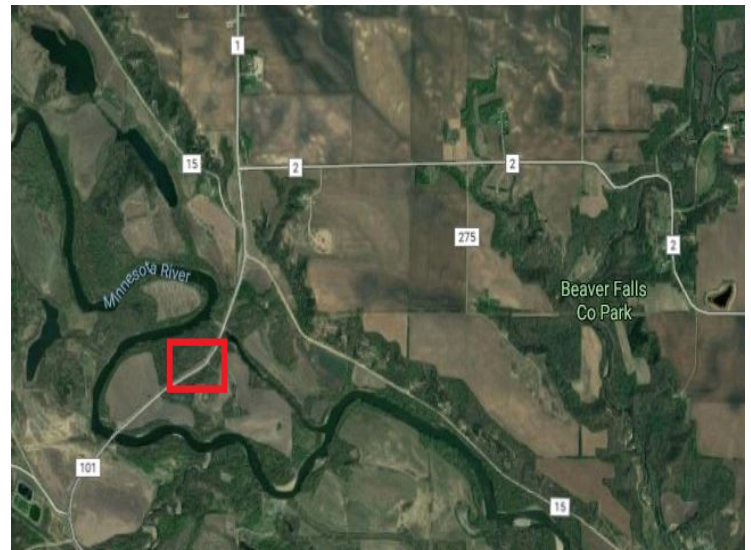

PROPERTY INFORMATION

- * Sales Price **\$26,000.00**
- * Lot is 15.2 Acres
- * Renville County PID 02-00450-00
- * 2018 Taxes \$1,010.00
- * Zoned: AG Land
- * County Road 1 and County Road 15
- * Near Beaver Falls

Contact:
JASON DUININCK
(320) 212-9330
JDuininck@commrealtysolutions.com

For Sale Recreational Land Renville Co N, Redwood Falls 56283

COMMERCIAL REALTY SOLUTIONS

PROPERTY INFORMATION

- * Located next to the Minnesota River
- * Wooded hunting land w/trees and rock formations
- * 15.2 acres of wooded hunting land
- * Willmar 42 Miles North